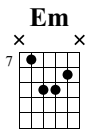

Eléctrico

Cirse

Guitarra 1

Guitarra 2

Standard tuning

Standard tuning

♩ = 175

GTR 1

T		9	(9) 9 9	9 9 9	12	12	12 14	11	(11) 11 11	11 11 11
A										
B		7	(7) 7 7	7 7 7	10	10	10 12	9	(9) 9 9	9 9 9

GTR 2

C5/G **Em** **D5/A**

T		5	(5) 5 5	5 5 5	8	8	8 8	7	(7) 7 7	7 7 7
A		5	5 5 5	5 5 5	9	9	9 9	7	7 7 7	7 7 7
B		3	(3) 3 3	3 3 3	9	9	9 9	5	(5) 5 5	5 5 5

T		11	11	11 12	9	(9) 9 9	9 9 9	12	12	12 14	11	(11) 11 11	11 11 11
A													
B		9	9	9 10	7	(7) 7 7	7 7 7	10	10	10 12	9	(9) 9 9	9 9 9

C5/G **Em** **D5/A**

T		7	7	7 7	5	5 5 5	5 5 5	8	8	8 8	7	(7) 7 7	7 7 7
A		7	7	7 7	5	5 5 5	5 5 5	9	9	9 9	7	7 7 7	7 7 7
B		5	5	5 5	3	3 3 3	3 3 3	9	9	9 9	5	(5) 5 5	5 5 5